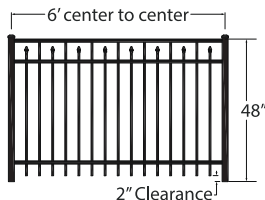

6233

- 3 Rail Fence
- Flat Top
- Alternating Spears