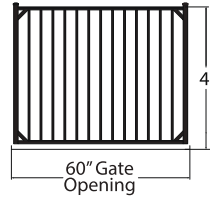

6000 SERIES STYLES

SECTIONS

STANDARD GATES

ARCHED GATES

6220

- 2 Rail Fence
- Flat Top
- Flush Bottom