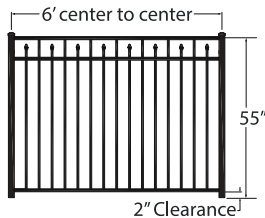

6233

- 3 Rail Fence
- Flat Top
- Flush Bottom
- Alternating Spears