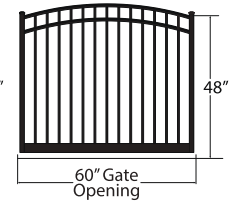

6230

- 3 Rail Fence
- Flat Top
- Flush Bottom