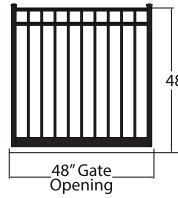

6230

- 3 Rail Fence
- Flat Top