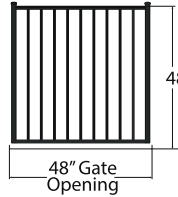

6000 SERIES STYLES

SECTIONS

STANDARD GATES

ARCHED GATES

6220

- 2 Rail Fence
- Flat Top
- Flush Bottom