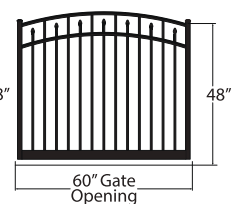

6233

- 3 Rail Fence
- Flat Top
- Alternating Spears