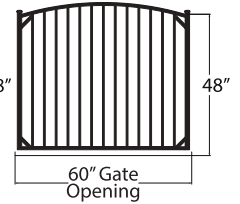

6000 SERIES STYLES

SECTIONS

STANDARD GATES

ARCHED GATES

6220

- 2 Rail Fence
- Flat Top
- Flush Bottom