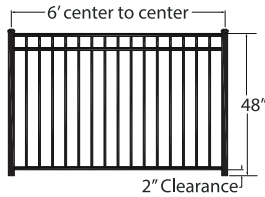

6230

- 3 Rail Fence
- Flat Top
- Flush Bottom