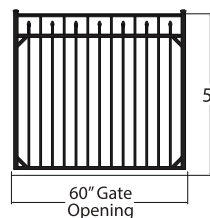

6233

- 3 Rail Fence
- Flat Top
- Flush Bottom
- Alternating Spears