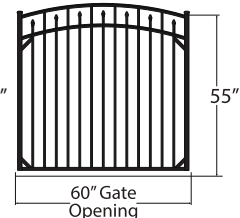

6233

- 3 Rail Fence
- Flat Top
- Flush Bottom
- Alternating Spears