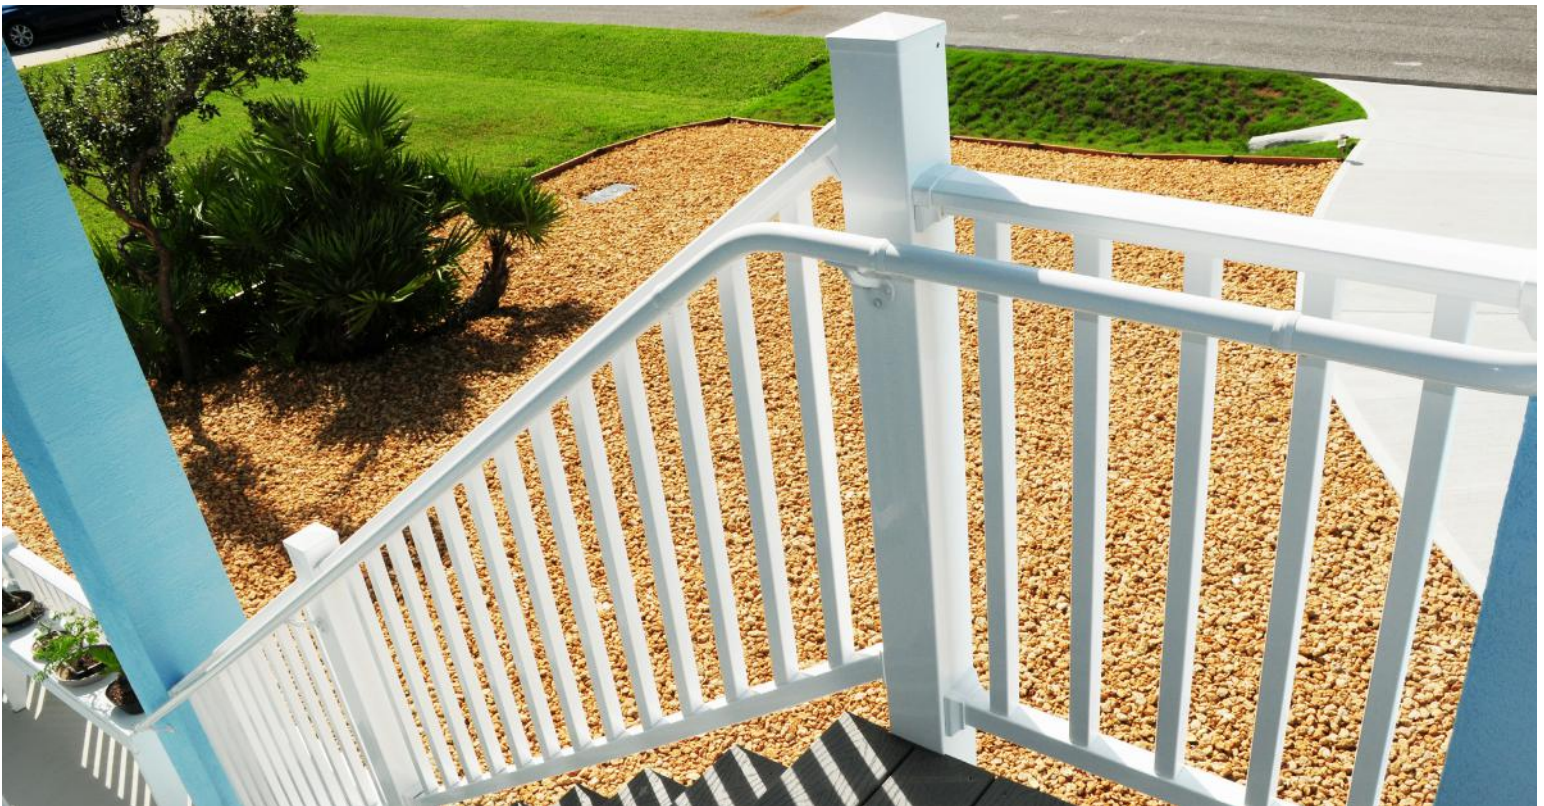

Advantages:

- ADA Complaint
- Easy to install on any surface including existing railing and walls
- A variety of handrail lengths and accessories allow for a customized handrail
- Available in 12 Standard AAMA 2604 Powder Coated Colors
- Custom colors and AAMA 2605 Colors available
- Lifetime Limited Warranty

Aluminum Continuous Handrail Colors

Satin Black

Black Fine Texture

Ninety Bronze

Bronze Fine Texture

Gloss Beige

Gloss White

White Fine Texture

Clay

Speckled Walnut

Sandy Shore

Chocolate

Silver

AAMA 2605 and Custom AAMA 2604 colors are available.

Colors shown are a close representation of the true color. Please consult actual samples for accurate powder coating colors.